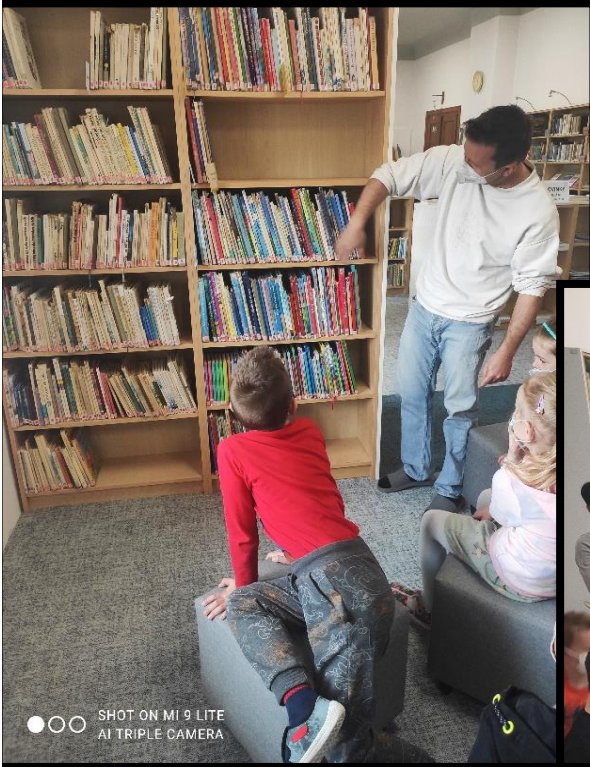

MESTSKÁ KNIZNICA SPIŠSKÉ VLACHY

SHOT ON MI 9 LITE
AI TRIPLE CAMERA

SHOT ON MI 9 LITE
AI TRIPLE CAMERA

SHOT ON MI 9 LITE
AI TRIPLE CAMERA